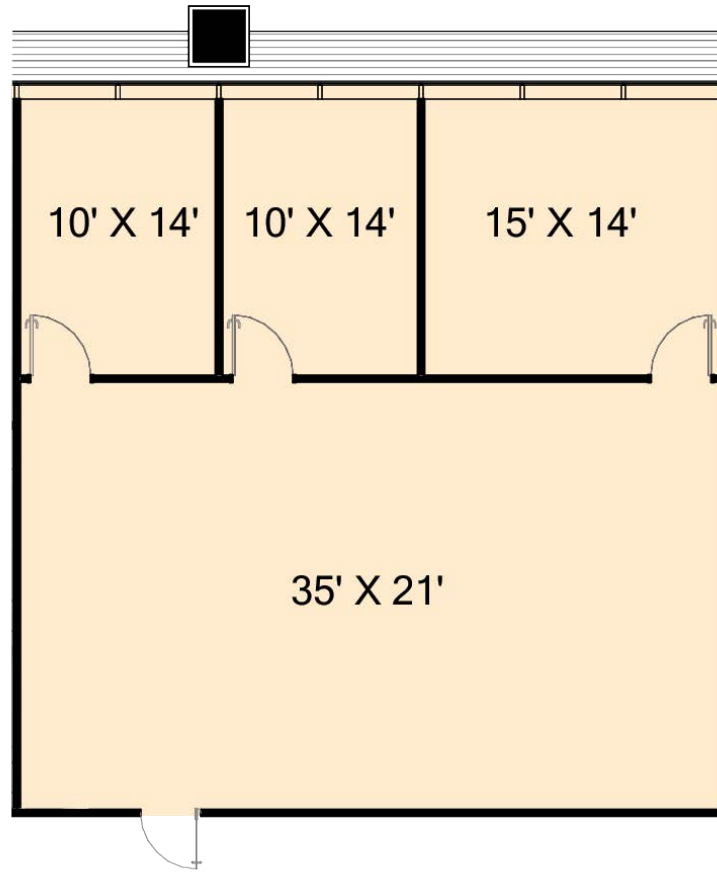

# GranitePark4

**SUITE 260**  
1,843 RSF

[CLICK HERE FOR VIRTUAL TOUR](#)

**5850 GRANITE PARKWAY**  
**PLANO, TX 75024**  
GRANITEPARK4.COM

**Granite**  
www.graniteprop.com