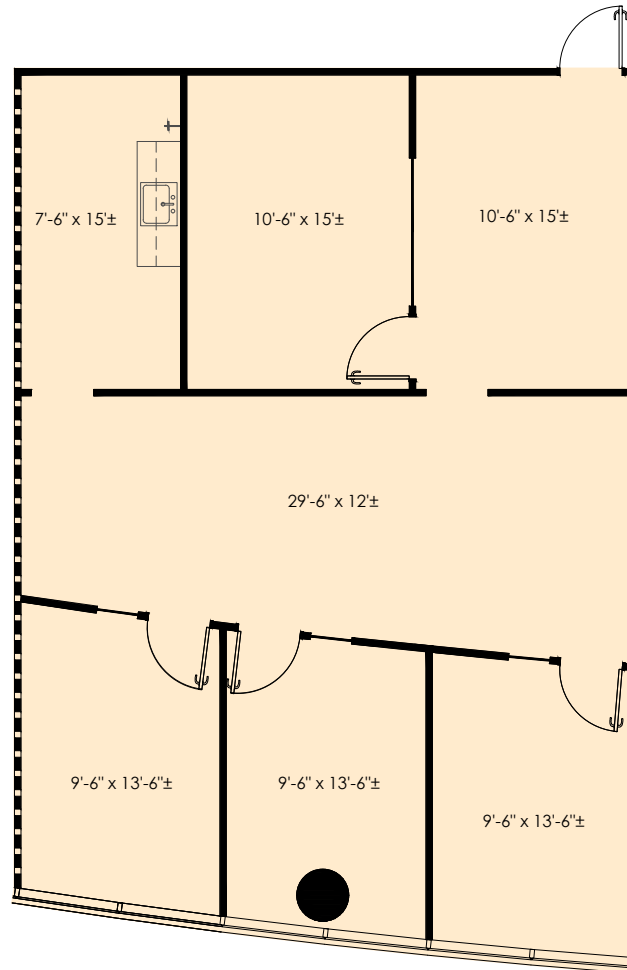

# GranitePark4

SUITE 200  
1,478 RSF

5850 GRANITE PARKWAY  
PLANO, TX 75024  
GRANITEPARK4.COM

**Granite**  
www.graniteprop.com