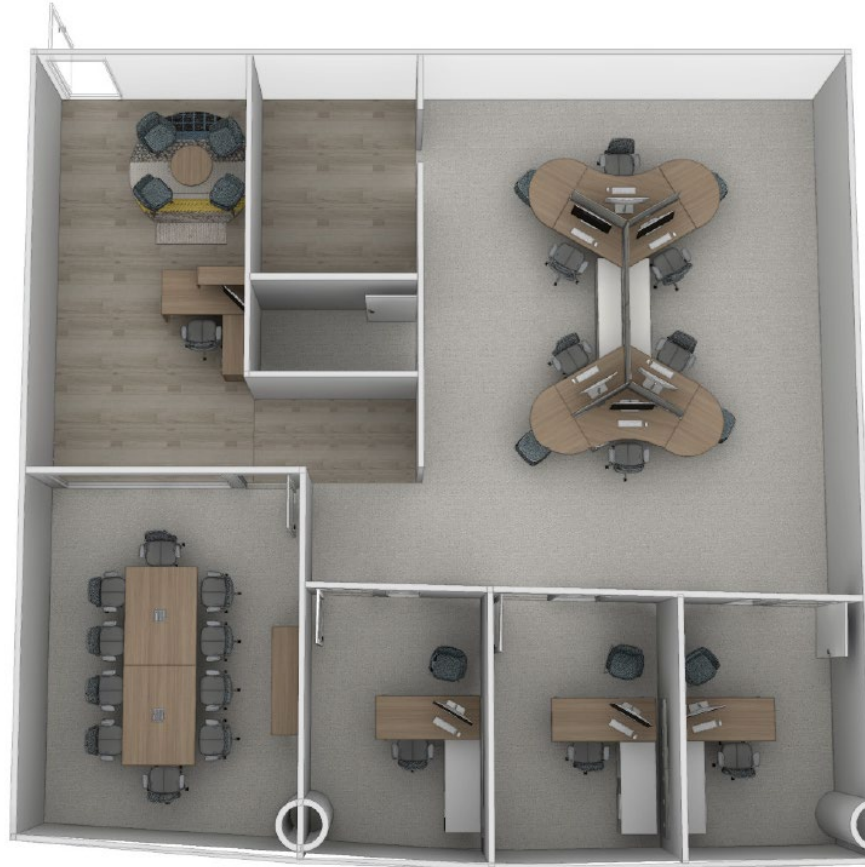

Suite 210
2,353 RSF

[CLICK HERE FOR VIRTUAL TOUR](#)

5850 GRANITE PARKWAY
PLANO, TX 75024
GRANITEPARK4.COM

Granite
www.graniteprop.com

READY SUITES +

CONDITION	Built Out
TERM	1-5 Years
OCCUPANCY	Immediate
ACCESS	24-Hour
FURNISHED	Yes
TELECOM	Wired
AMENITIES	Full Access

RECEPTION

WORKSTATIONS

CONFERENCE

OFFICE