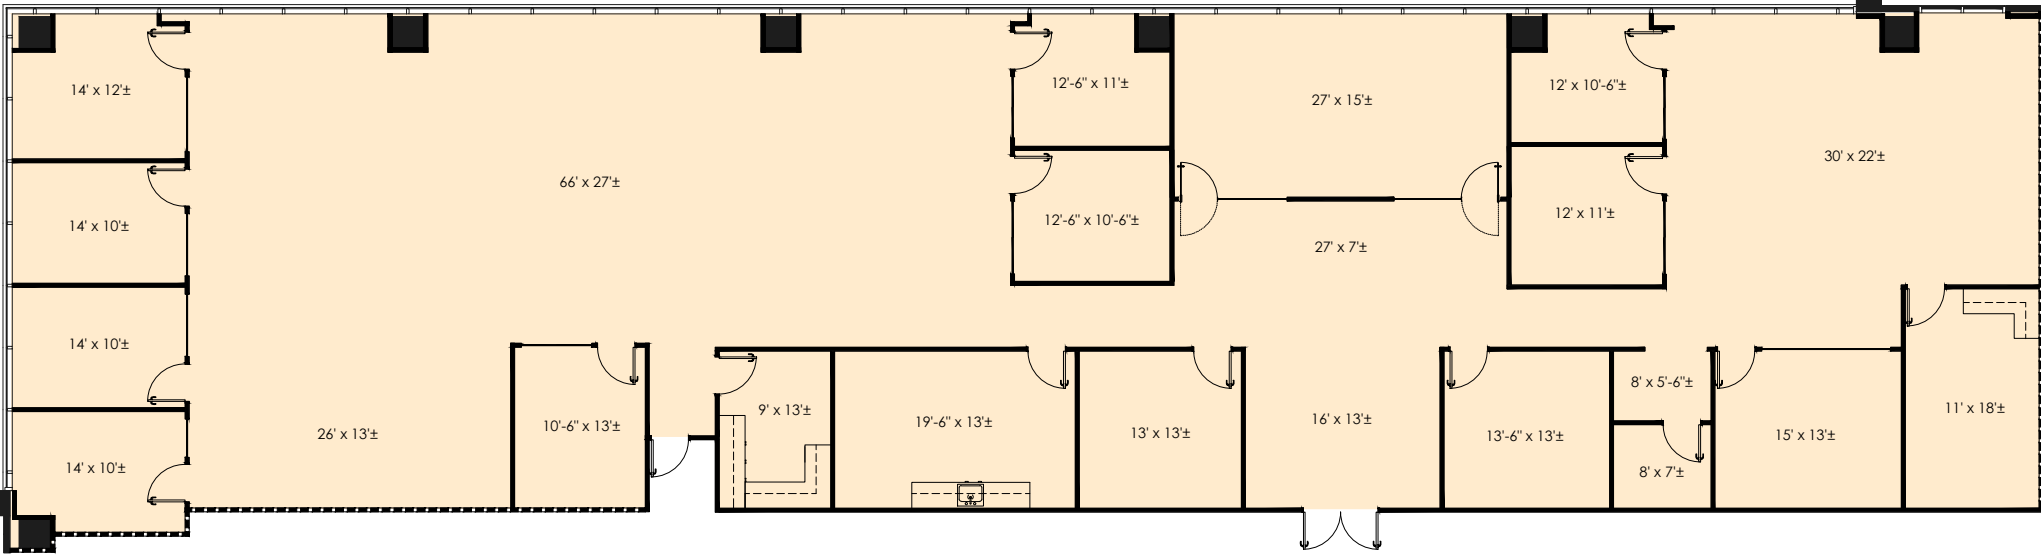

## SUITE 970

7,881 RSF

5850 GRANITE PARKWAY  
PLANO, TX 75024  
GRANITEPARK4.COM

**Granite**  
www.graniteprop.com